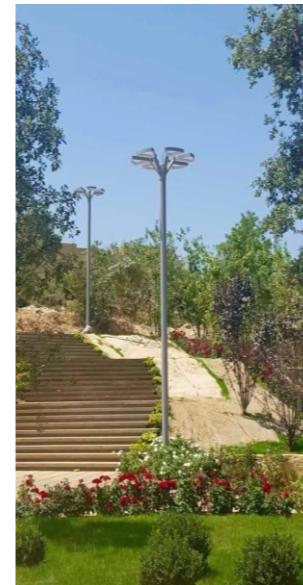

迪娜 LED 多功能灯,是与西班牙设计师合作研发的景观照明产品外观独特,造形美观独特的三角形镂空结构设计,虚实结合,散热结构与光源一体化设计,能有效解决 LED 散热问题,发光的几何形状同时营造出特有的景观线条。灯具设计出光均匀柔和,采用泛光照明,解决了使用透镜造成的亮点效果。根据不同的使用环境,可采用不同的高度,使用不同的颜色出光罩。该产品安装维护简单方便,电器外置于灯臂内,一切的设计更具人性化。

Deneb head with special arm, and then installed on standard round pole. Driver can be installed in the arm.