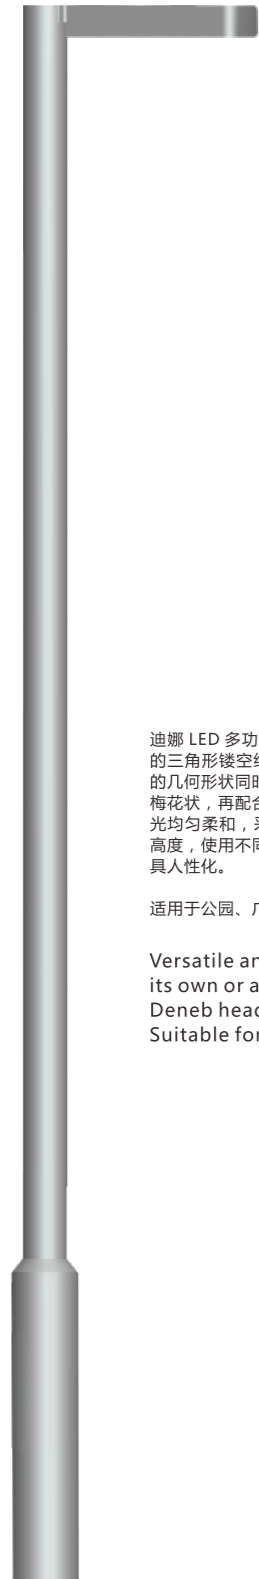

迪娜 DENEb

迪娜多功能 LED 街灯，
根据实际需要可选择多种安装组合方式，灵活多变。
独特的三角形镂空结构设计，虚实结合，有效解决灯体散热，
发光的几何边缘同时营造出独特的线条光线，空灵，简洁。

组合安装，六个三角形组合成一个圆时，
光的投影在地面上形成新的图案，仿佛旧时货车车轮。
创新与复古在光影中完美融合。

灯具与灯杆秉承简洁的几何概念，演绎线条精简之美。
平滑融入到风格各异的城市景观环境中。

LED 透镜可以控制光线的投射方向，更好地满足截光角度的要求，降低眩光。
设计精巧的灯体与 LED 光源直接接触，更好地散热，延长 LED 光源的使用寿命。

产品专利号：201130075463.1

Versatile and functional, DENEb is a street light fitting that can be installed on its own or as part of a modular system, enabling many combinations. A single triangular part with a hole in the middle emits light linearly and directly, while the layout with six parts forms an illuminated circle that adds new patterns to the ground by casting a shadow reminiscent of an old wagon-wheel. Both the light and the post are designed according to the concept of continuous geometry, seeking a smooth transition with no interruptions between the different features that make up the urban landscape. The LED technology uses lenses that enable the direction of the light to be controlled and which is more agreeable due to its cutoff design, which reduces the angle of glare. DENEb's careful design is compact and in direct contact with the LEDs, allowing for greater heat dissipation. Patent No.: 201130075463.1

防护等级 IP Rating IP 65
 输入电压 Input Voltage AC100-240V/DC24V
 显色性 Color rendering Ra>80
 灯体材料 Housing material 压铸铝 (Die cast aluminum)
 透光罩 Diffuser 透明/乳白
 光源品牌 Lamp Brand OSRAM/CREE/PHILIPS
 环境温度 Operating Temperature -10°C~+45°C
 防撞等级 IK 7
 电源 Power supply Remote

Code	Lamp	透光罩	可选高度	尺寸 size
单头 214011.036	36W 3000K/4500K/6000K	透明/乳白	3.5-4.5m	642x470
双头 214011.072	72W 3000K/4500K/6000K	透明/乳白	4-5m	1056x470
三头 214011.108	108W 3000K/4500K/6000K	透明/乳白	4.5-6m	1056x470
四头 214011.144	144W 3000K/4500K/6000K	透明/乳白	4.5-6m	642x470
五头 214011.180	180W 3000K/4500K/6000K	透明/乳白	4.5-6m	1056x470
六头 214011.216	216W 3000K/4500K/6000K	透明/乳白	4.5-6m	1056x470