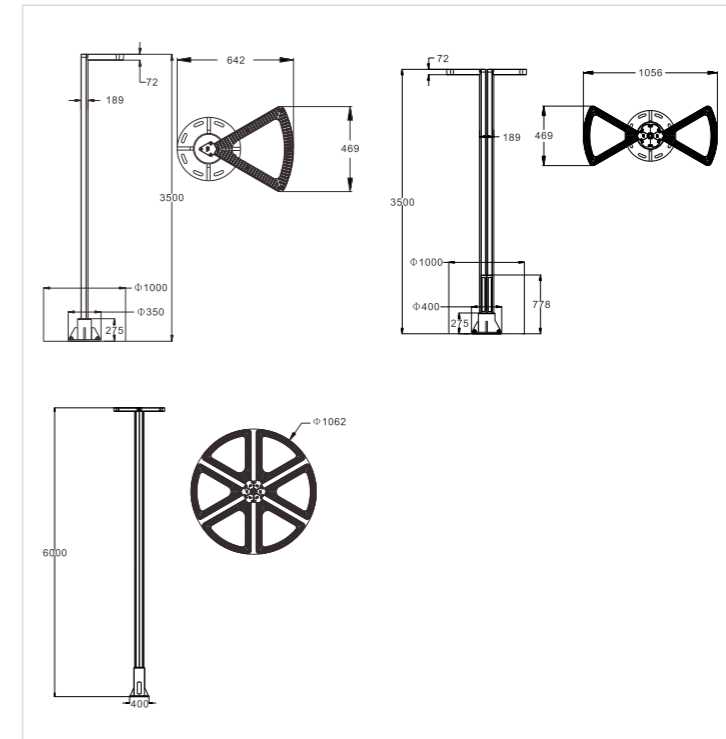

LED 透镜可以控制光线的投射方向，更好地满足截光角度的要求，降低眩光。
设计精巧的灯体与 LED 光源直接接触，更好地散热，延长 LED 光源的使用寿命。

产品专利号：201130075463.1

Versatile and functional, DENEb is a street light fitting that can be installed on its own or as part of a modular system, enabling many combinations. A single triangular part with a hole in the middle emits light linearly and directly, while the layout with six parts forms an illuminated circle that adds new patterns to the ground by casting a shadow reminiscent of an old wagon-wheel. Both the light and the post are designed according to the concept of continuous geometry, seeking a smooth transition with no interruptions between the different features that make up the urban landscape. The LED technology uses lenses that enable the direction of the light to be controlled and which is more agreeable due to its cutoff design, which reduces the angle of glare. DENEb's careful design is compact and in direct contact with the LEDs, allowing for greater heat dissipation. Patent No.: 201130075463.1

Code	Lamp	透光罩	可选高度	尺寸 size
单头 214011.036	36W 3000K/4500K/6000K	透明/乳白	3.5-4.5m	642x470
双头 214011.072	72W 3000K/4500K/6000K	透明/乳白	4-5m	1056x470
三头 214011.108	108W 3000K/4500K/6000K	透明/乳白	4.5-6m	1056x470
四头 214011.144	144W 3000K/4500K/6000K	透明/乳白	4.5-6m	642x470
五头 214011.180	180W 3000K/4500K/6000K	透明/乳白	4.5-6m	1056x470
六头 214011.216	216W 3000K/4500K/6000K	透明/乳白	4.5-6m	1056x470

适用于公园、广场、庭院道路。

Versatile and functional, DENEb is a street light fitting that can be installed on its own or as part of a modular system, enabling many combinations. Deneb head can be installed in standard round pole directly. Suitable for park, square, garden ways.

Code	Lamp	可选高度	尺寸 size
214046.036	36W 3000K/4500K/6000K	3.5-4m	642x470

迪娜 LED 多功能灯,是与西班牙设计师合作研发的景观照明产品外观独特,造形美观独特的三角形镂空结构设计,虚实结合,散热结构与光源一体化设计,能有效解决 LED 散热问题,发光的几何形状同时营造出特有的景观线条。灯具设计出光均匀柔和,采用泛光照明,解决了使用透镜造成的亮点效果。根据不同的使用环境,可采用不同的高度,使用不同的颜色出光罩。该产品安装维护简单方便,电器外置于灯臂内,一切的设计更具人性化。