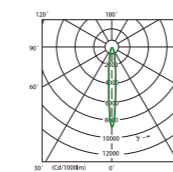

Code	Lamp			BA	A
0116005.000	HCT-T	35W	G12	8°	0.24
0116006.000	HCT-T	70W	G12	8°	0.24

0106012.000