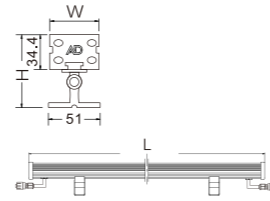

简易拆装防水接头 IP68
 Simple installation & disassembly water-proof connector. Ip68
 接头配备防尘端盖
 Connector with dust-proof end cap.

可调节挡光板0-90°
 根据现场照明环境控制眩光
 Adjustable anti-glare shutter according to the scene lighting environment to control the glare

防眩光格栅
 收窄截光角有效防止眩光
 Anti-glare grid

安装支架具有刻度标示
 精准定位投射角度
 Mounting Bracket With the scale mark and projection angle.

防护等级 IP Rating IP 65
 输入电压 Input Voltage DC24V
 灯体材质 Housing material 铝型材 (Aluminum)
 灯体颜色 Finish color 哑黑 (Matte black)
 面板材料 Cover 钢化玻璃 (Tempered Glass)
 显色性 Color rendering Ra>80
 光源品牌 Lamp Brand OSRAM/NICHIA (2000K)
 环境温度 Operating Temperature -10°C~+45°C
 控制方式 Control Mode DMX512