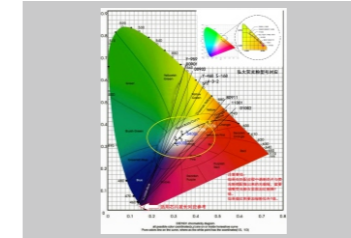

配备AD15°窄角度光源，投射距离长，同时具有良好的均匀度。
 满足高要求的洗墙照明。
 Use 15° narrow beam lamp, with long illumination distance and good evenness. Suitable for high demand wall washing light.

高标准的色温控制，色容差不超过3SDCM
 High standard cct control, color tolerance less than 3 sdcms