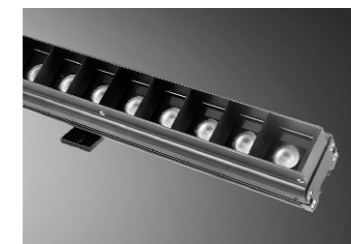

刀锋系列洗墙灯是AD建筑立面洗墙灯系列中的专业型产品。
 采用挑选bin区的进口LED光源，确保色温一致。
 采用进口的光学透镜，被照物受光均匀。
 可携带可调角度的挡光板和防眩光装置。
 灯具安装支架带有方向调节刻度盘，力求所装灯具照射角度一致。
 灯具表面保护层采用阳极氧化处理工艺，外表美观且耐腐蚀。
 整灯结构性防水，防护等级达IP65。

LR-1, with adjustable Anti-glare accessory and direction adjusting dial for the mounting bracket.
 So that it could install lamp irradiation angle.
 Anodized extrusion processed housing finish, nice appearance and corrosion resistance.
 Waterproof housing structure, protection class of IP65.

配备AD15°窄角度光源，投射距离长，同时具有良好的均匀度。
 满足高要求的洗墙照明。
 Use 15° narrow beam lamp, with long illumination distance and good evenness. Suitable for high demand wall washing light.

高标准的色温控制，色容差不超过3SDCM
 High standard cct control, color tolerance less than 3 sdcms

简易拆装防水接头 IP68
 Simple installation & disassembly water-proof connector. Ip68
 接头配备防尘端盖
 Connector with dust-proof end cap.

可调节挡光板0-90°
 根据现场照明环境控制眩光
 Adjustable anti-glare shutter according to the scene lighting environment to control the glare

防眩光格栅
 收窄截光角有效防止眩光
 Anti-glare grid

安装支架具有刻度标示
 精准定位投射角度
 Mounting Bracket With the scale mark and projection angle.

防护等级 IP Rating IP 65
 输入电压 Input Voltage DC24V
 灯体材质 Housing material 铝型材 (Aluminum)
 灯体颜色 Finish color 哑黑 (Matte black)
 面板材料 Cover 钢化玻璃 (Tempered Glass)
 显色性 Color rendering Ra>80
 光源品牌 Lamp Brand OSRAM/NICHIA (2000K)
 环境温度 Operating Temperature -10°C~+45°C
 控制方式 Control Mode DMX512