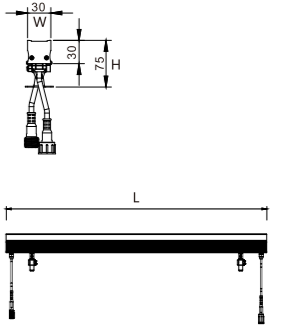

单色不带控制 Single color		发光角度beam angle		L	W	H
302204.018.0	18x1W 3000K/4200K	30°/45°/15x60°/25x45°		1000	30	75
302204.024.0	24x1W 3000K/4200K	10°/15°/30°/45°/15x60°/25x45°		1000	30	75
单色可调光 Single color dimmable		发光角度beam angle		L	W	H
302204.018.1	18x1W 3000K/4200K	30°/45°/15x60°/25x45°		1000	30	75
302204.024.1	24x1W 3000K/4200K	10°/15°/30°/45°/15x60°/25x45°		1000	30	75
RGB单颗		发光角度beam angle		L	W	H
302205.018.1	18x1W RGB	30°/45°/15x60°/25x45°		1000	30	75
302205.024.1	24x1W RGB	10°/15°/30°/45°/15x60°/25x45°		1000	30	75

线性洗墙灯

由精致I、精致II及精致III三种规格组成的系列产品。  
 配置功率12~36W。可以满足普通立面洗墙效果，  
 同时也能满足不同的安装空间使用。  
 灯具结构防水、防护等级IP65。

LX1,LX2,LX3 can meet need with the common wall  
 washing effect,  
 and also meet need with the different installation space.  
 Waterproof housing structure,  
 Protection class of IP65.