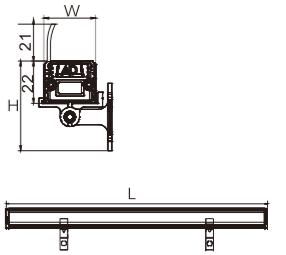

莱拉6是小功率LED洗墙灯系列。配多种角度透镜，体积小便于窄小空间安装。防护等级IP65。属经济型洗墙灯。  
 LINELIGHT VI is a small power LED the series of wall washer light. With a variety of angle lens, volume of the narrow space of installation. Protection class IP65 .