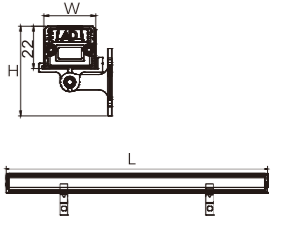

莱拉6是小功率LED洗墙灯系列。配多种角度透镜，体积小便于窄小空间安装。防护等级IP65。属经济型洗墙灯。  
 LINELIGHT VI is a small power LED the series of wall washer light. With a variety of angle lens, volume of the narrow space of installation. Protection class IP65 .